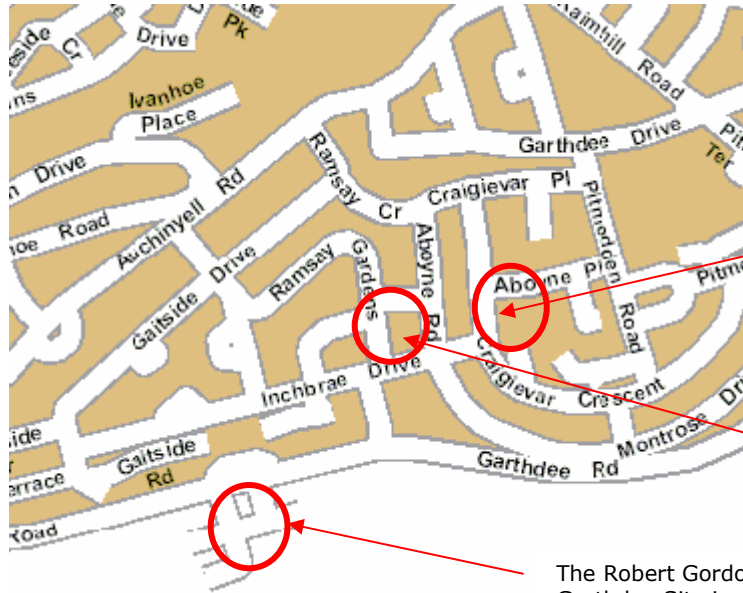

Inchgarth Community Centre & Garthdee Church, Garthdee

RGU Garthdee Site

Inchgarth Community Centre
Aboyne Place, Garthdee

Garthdee Church
Ramsay Gardens, Garthdee

The Robert Gordon University
Garthdee Site ie
ABS
Faculty of Health & Social Care
(FOH)

RGU Campus maps are available on the RGU Website